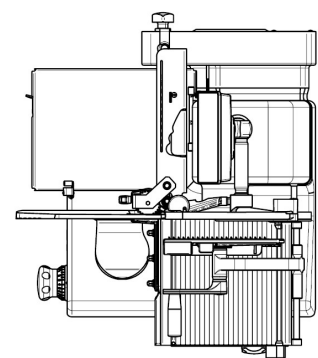

More information
High performance
with a wide range of
solutions and options.

Specifications	Facts	Details
Dimensions		
Outer dimensions L x W x H	627 x 720 x 524 mm	7", standard
	627 x 720 x 600 mm	10", model with portion scale
Footprint L1 x W1	516 x 433 mm	7", standard
	468 x 460 mm	10", model with portion scale
Work area L2 x W2 x H2	679 x 826 x 524 mm	7", standard
	700 x 826 x 600 mm	10", model with portion scale
Electrical data		
Power consumption	100-120 V; 50/60 Hz; 1.9-2.3 A	1-phase alternating current with Emotion®
	220-240 V; 50/60 Hz; 1.0 A	1-phase alternating current with Emotion®
IP rating	IP33	
Performance data		
Product size		
Quadratic W x H	240 x 175 mm	With depositing system
Round Ø	180 mm	
Quadratic W x H	260 x 175 mm	Without depositing system
Round Ø	225 mm	
Blade Ø	330 mm	
Blade speed	160-300 rpm	Adjustable via HMI
Blade alignment	0° inclination	
Slice thickness	0-24 mm	Without depositing system
	0.5-8 mm	With depositing system
	0-3 mm	Fine adjustment
Carriage angle	0°	
Housing material	Anodized aluminum Bizerba Ceraclean® Stainless steel Plastics	
Weight		
Machine weight	approx. 65 kg	
Packaging data		
Dimensions L x W x H	850 x 830 x 780 mm	
Packaging weight	approx. 85 kg	

Options**Integrated portion
scale****Facts**

0-3,000 g

2 g

Details

Weighing range

Interval

Info graphics

Symbols**Dimensional drawings**

VSP A 10" display front view

VSP A 10" display side view

VSP A 10" display top view

VSP A 7" display front view

VSP A 7" display side view

VSP A 7" display top view

Bizerba SE & Co. KGWilhelm-Kraut-Straße 65
72336 BalingenPhone: +49 7433 12-0
Fax: +49 7433 12-2696
marketing@bizerba.comwww.bizerba.com