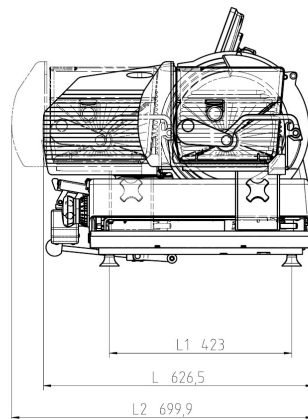

More information
High performance
with a wide range of
solutions and options.

Specifications	Facts	Details
Dimensions		
Outer dimensions L x W x H	627 x 720 x 524 mm	7", standard
	627 x 720 x 600 mm	10", model with portion scale
Footprint L1 x W1	516 x 433 mm	7", standard
	468 x 460 mm	10", model with portion scale
Work area L2 x W2 x H2	679 x 826 x 524 mm	7", standard
	700 x 826 x 600 mm	10", model with portion scale
Electrical data		
Power consumption	100-120 V; 50/60 Hz; 1.9-2.3 A	1-phase alternating current with Emotion®
	220-240 V; 50/60 Hz; 1.0 A	1-phase alternating current with Emotion®
IP rating	IP33	
Performance data		
Product size		
Quadratic W x H	240 x 175 mm	With depositing system
Round Ø	180 mm	
Quadratic W x H	260 x 175 mm	Without depositing system
Round Ø	225 mm	
Blade Ø	330 mm	
Blade speed	160-300 rpm	Adjustable via HMI
Blade alignment	0° inclination	
Slice thickness	0-24 mm	Without depositing system
	0.5-8 mm	With depositing system
	0-3 mm	Fine adjustment
Carriage angle	0°	
Housing material	Anodized aluminum Bizerba Ceraclean® Stainless steel Plastics	
Weight		
Machine weight	approx. 65 kg	
Packaging data		
Dimensions L x W x H	850 x 830 x 780 mm	
Packaging weight	approx. 85 kg	

Options**Integrated portion
scale****Facts**

0-3,000 g

2 g

Details

Weighing range

Interval

Info graphics

Symbols**Dimensional drawings**

VSP A 10" display front view

VSP A 10" display side view

VSP A 10" display top view

VSP A 7" display front view

VSP A 7" display side view

VSP A 7" display top view

Bizerba SE & Co. KGWilhelm-Kraut-Straße 65
72336 BalingenPhone: +49 7433 12-0
Fax: +49 7433 12-2696
marketing@bizerba.comwww.bizerba.com