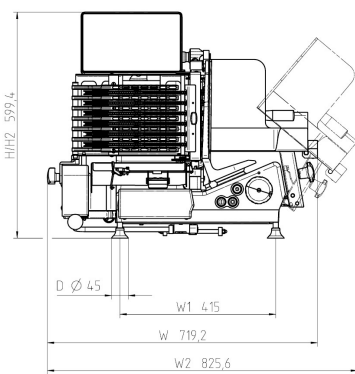

More information
High performance
with a wide range of
solutions and options.

Specifications	Facts	Details
Dimensions		
Outer dimensions L x W x H	627 x 720 x 524 mm	7", standard
	627 x 720 x 600 mm	10", model with portion scale
Footprint L1 x W1	516 x 433 mm	7", standard
	468 x 460 mm	10", model with portion scale
Work area L2 x W2 x H2	679 x 826 x 524 mm	7", standard
	700 x 826 x 600 mm	10", model with portion scale
Electrical data		
Power consumption	100-120 V; 50/60 Hz; 1.9-2.3 A	1-phase alternating current with Emotion®
	220-240 V; 50/60 Hz; 1.0 A	1-phase alternating current with Emotion®
IP rating	IP33	
Performance data		
Product size		
Quadratic W x H	240 x 175 mm	With depositing system
Round Ø	180 mm	
Quadratic W x H	260 x 175 mm	Without depositing system
Round Ø	225 mm	
Blade Ø	330 mm	
Blade speed	160-300 rpm	Adjustable via HMI
Blade alignment	0° inclination	
Slice thickness	0-24 mm	Without depositing system
	0.5-8 mm	With depositing system
	0-3 mm	Fine adjustment
Carriage angle	0°	
Housing material	Anodized aluminum Bizerba Ceraclean® Stainless steel Plastics	
Weight		
Machine weight	approx. 65 kg	
Packaging data		
Dimensions L x W x H	850 x 830 x 780 mm	
Packaging weight	approx. 85 kg	

Options**Integrated portion
scale****Facts**

0-3,000 g

2 g

Details

Weighing range

Interval

Info graphics

Symbols**Dimensional drawings**

VSP A 10" display front view

VSP A 10" display side view

VSP A 10" display top view

VSP A 7" display front view

VSP A 7" display side view

VSP A 7" display top view

Bizerba SE & Co. KGWilhelm-Kraut-Straße 65
72336 BalingenPhone: +49 7433 12-0
Fax: +49 7433 12-2696
marketing@bizerba.comwww.bizerba.com