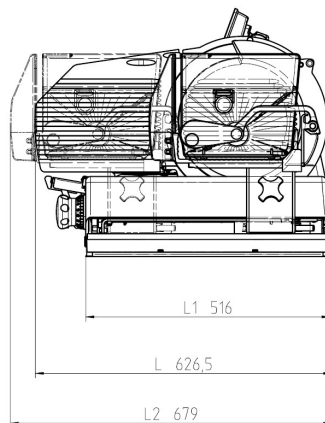

More information
High performance
with a wide range of
solutions and options.

Specifications	Facts	Details
Dimensions		
Outer dimensions L x W x H	627 x 720 x 524 mm	7", standard
	627 x 720 x 600 mm	10", model with portion scale
Footprint L1 x W1	516 x 433 mm	7", standard
	468 x 460 mm	10", model with portion scale
Work area L2 x W2 x H2	679 x 826 x 524 mm	7", standard
	700 x 826 x 600 mm	10", model with portion scale
Electrical data		
Power consumption	100-120 V; 50/60 Hz; 1.9-2.3 A	1-phase alternating current with Emotion®
	220-240 V; 50/60 Hz; 1.0 A	1-phase alternating current with Emotion®
IP rating	IP33	
Performance data		
Product size		
Quadratic W x H	240 x 175 mm	With depositing system
Round Ø	180 mm	
Quadratic W x H	260 x 175 mm	Without depositing system
Round Ø	225 mm	
Blade Ø	330 mm	
Blade speed	160-300 rpm	Adjustable via HMI
Blade alignment	0° inclination	
Slice thickness	0-24 mm	Without depositing system
	0.5-8 mm	With depositing system
	0-3 mm	Fine adjustment
Carriage angle	0°	
Housing material	Anodized aluminum Bizerba Ceraclean® Stainless steel Plastics	
Weight		
Machine weight	approx. 65 kg	
Packaging data		
Dimensions L x W x H	850 x 830 x 780 mm	
Packaging weight	approx. 85 kg	

Options**Integrated portion
scale****Facts**

0-3,000 g

2 g

Details

Weighing range

Interval

Info graphics

Symbols**Dimensional drawings**

VSP A 10" display front view

VSP A 10" display side view

VSP A 10" display top view

VSP A 7" display front view

VSP A 7" display side view

VSP A 7" display top view

Bizerba SE & Co. KGWilhelm-Kraut-Straße 65
72336 BalingenPhone: +49 7433 12-0
Fax: +49 7433 12-2696
marketing@bizerba.comwww.bizerba.com