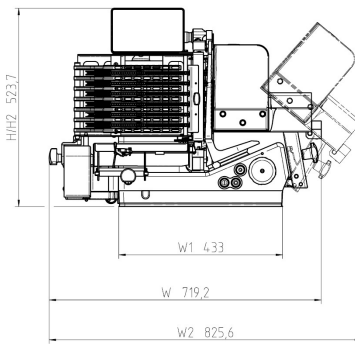

More information
High performance
with a wide range of
solutions and options.

Specifications	Facts	Details
Dimensions		
Outer dimensions L x W x H	627 x 720 x 524 mm	7", standard
	627 x 720 x 600 mm	10", model with portion scale
Footprint L1 x W1	516 x 433 mm	7", standard
	468 x 460 mm	10", model with portion scale
Work area L2 x W2 x H2	679 x 826 x 524 mm	7", standard
	700 x 826 x 600 mm	10", model with portion scale
Electrical data		
Power consumption	100-120 V; 50/60 Hz; 1.9-2.3 A	1-phase alternating current with Emotion®
	220-240 V; 50/60 Hz; 1.0 A	1-phase alternating current with Emotion®
IP rating	IP33	
Performance data		
Product size		
Quadratic W x H	240 x 175 mm	With depositing system
Round Ø	180 mm	
Quadratic W x H	260 x 175 mm	Without depositing system
Round Ø	225 mm	
Blade Ø	330 mm	
Blade speed	160-300 rpm	Adjustable via HMI
Blade alignment	0° inclination	
Slice thickness	0-24 mm	Without depositing system
	0.5-8 mm	With depositing system
	0-3 mm	Fine adjustment
Carriage angle	0°	
Housing material	Anodized aluminum Bizerba Ceraclean® Stainless steel Plastics	
Weight		
Machine weight	approx. 65 kg	
Packaging data		
Dimensions L x W x H	850 x 830 x 780 mm	
Packaging weight	approx. 85 kg	

Options**Integrated portion
scale****Facts**

0-3,000 g

2 g

Details

Weighing range

Interval

Info graphics

Symbols**Dimensional drawings**

VSP A 10" display front view

VSP A 10" display side view

VSP A 10" display top view

VSP A 7" display front view

VSP A 7" display side view

VSP A 7" display top view

Bizerba SE & Co. KGWilhelm-Kraut-Straße 65
72336 BalingenPhone: +49 7433 12-0
Fax: +49 7433 12-2696
marketing@bizerba.comwww.bizerba.com